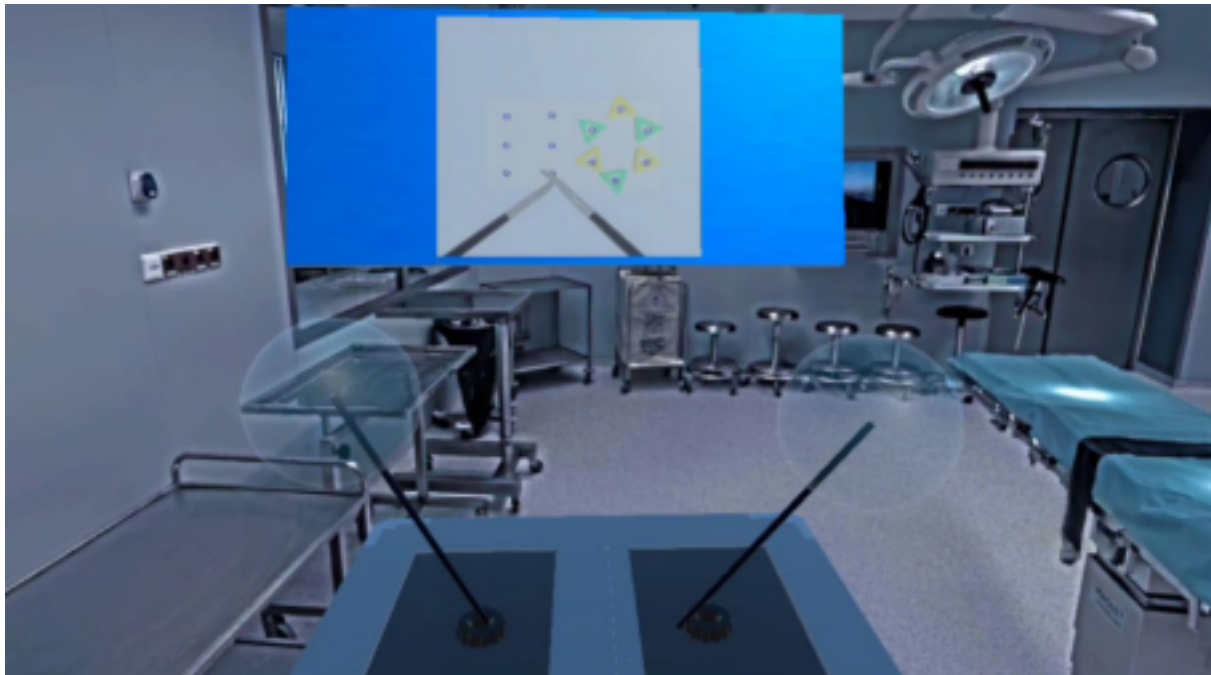

VI. Examination and Assessment

- Evaluation of skills and knowledge achieved by students
- Assessment and documentation of learning outcomes from this instructional material

Screenshots from the VR simulator:

PÉCSI TUDOMÁNYEGYETEM
UNIVERSITY OF PÉCS

U.PORTO