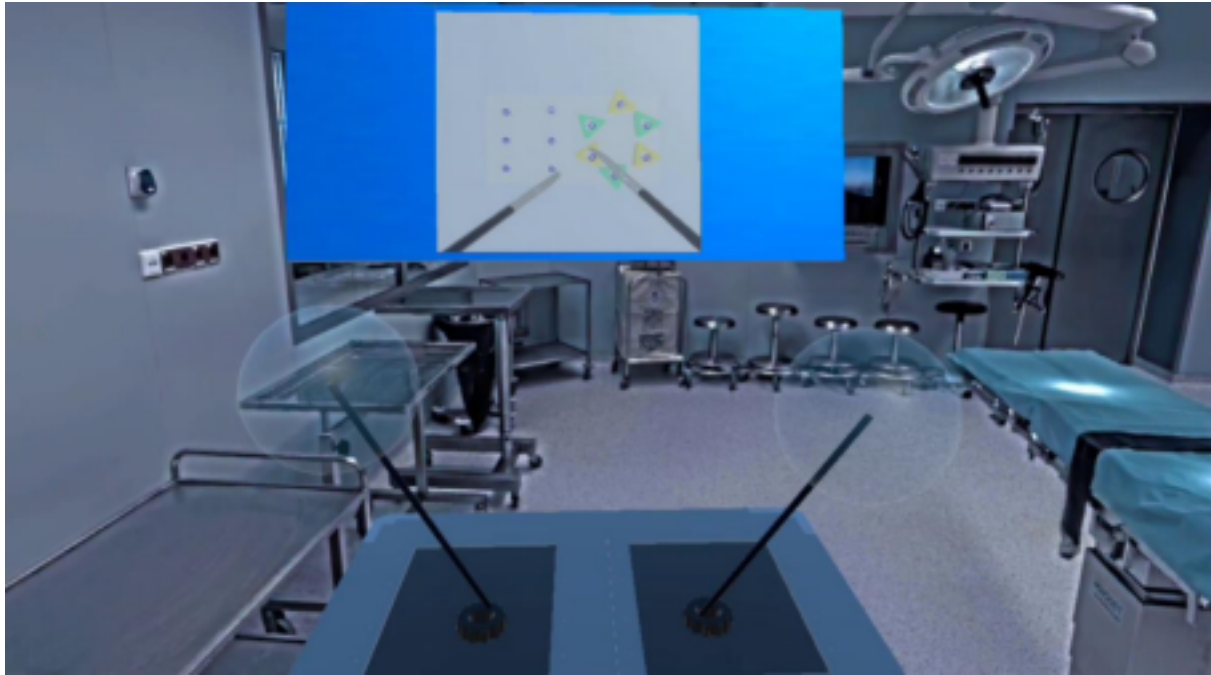

VI. Examination and Assessment

- Evaluation of skills and knowledge achieved by students
- Assessment and documentation of learning outcomes from this instructional material

Screenshots from the VR simulator:

PÉCSI TUDOMÁNYEGYETEM
UNIVERSITY OF PÉCS

U.PORTO